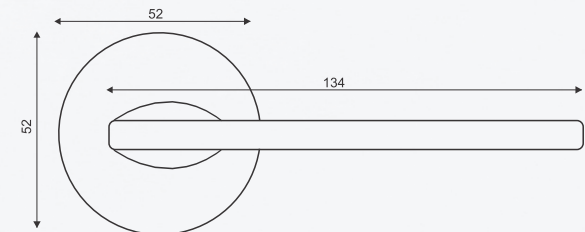

Mortise Handle

Model

FALCON

Material

Satin Birch
Matt (SBM)

Sapphire Grey
Matt (SGM)

Pitch Black
Matt (PBM)

Ancient Brass
Gloss (ABG)

Rosette Glitz
PVD (RGP)

CLASSY COLLECTION