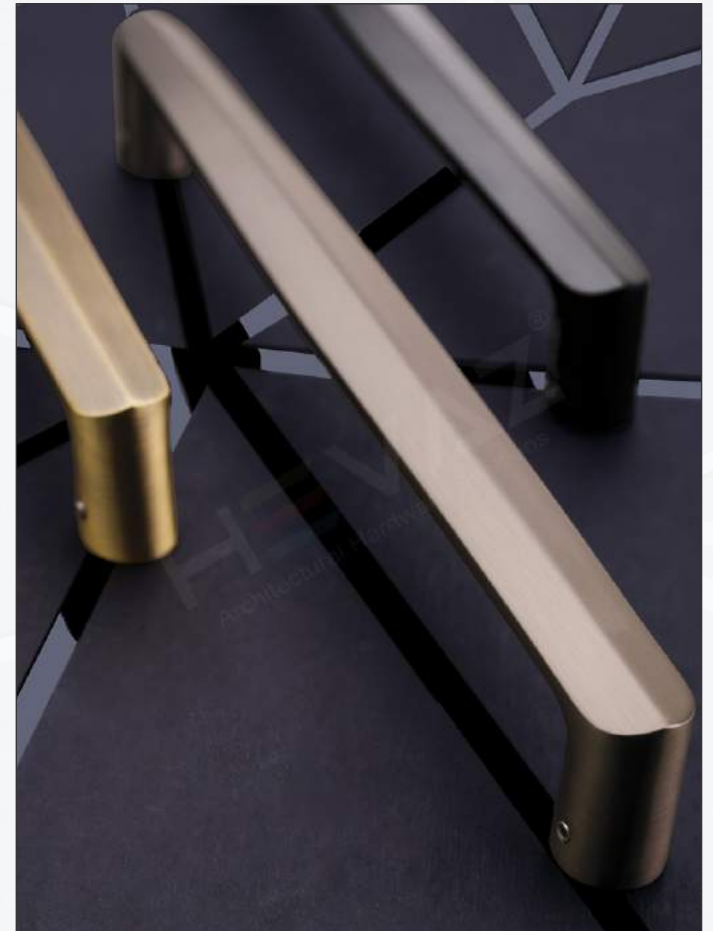

Main Door Handle

Model

MACAW

CLASSY COLLECTION

Material

Satin Birch
Matt (SBM)

Ancient Brass
Matt (ABM)

Sapphire Grey
Matt (SGM)

Brownie Burst
Matt (BBM)

Pitch Black
Matt (PBM)

Golden Glitz
PVD (GGP)

Rosette Glitz
PVD (RGP)

Available Size

12"