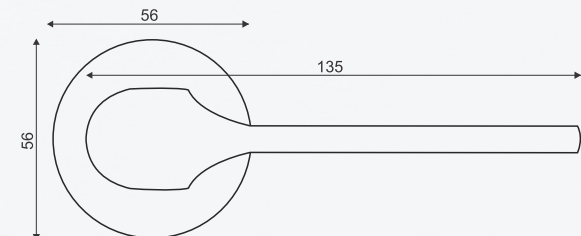

Mortise Handle

Model

ROBIN

Material

IMPERIO COLLECTION