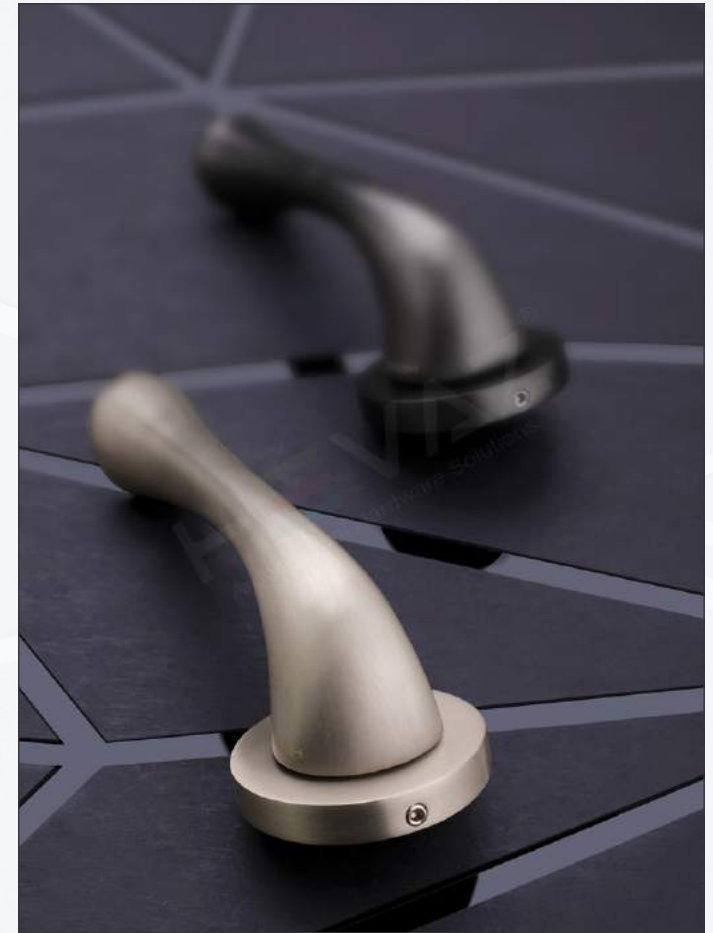

# Mortise Handle

Model

**OLIVER**

CLASSY COLLECTION

Material

Satin Birch  
Matt (SBM)

Sapphire Grey  
Matt (SGM)

Ancient Brass  
Gloss (ABG)