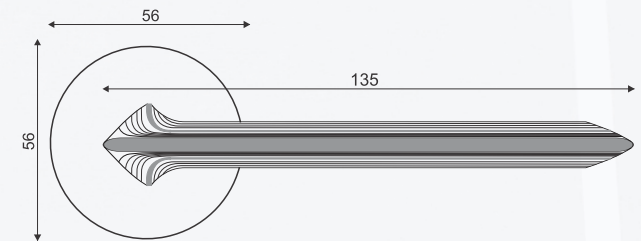

Mortise Handle

Model

ROOSTER

Material

IMPERIO COLLECTION