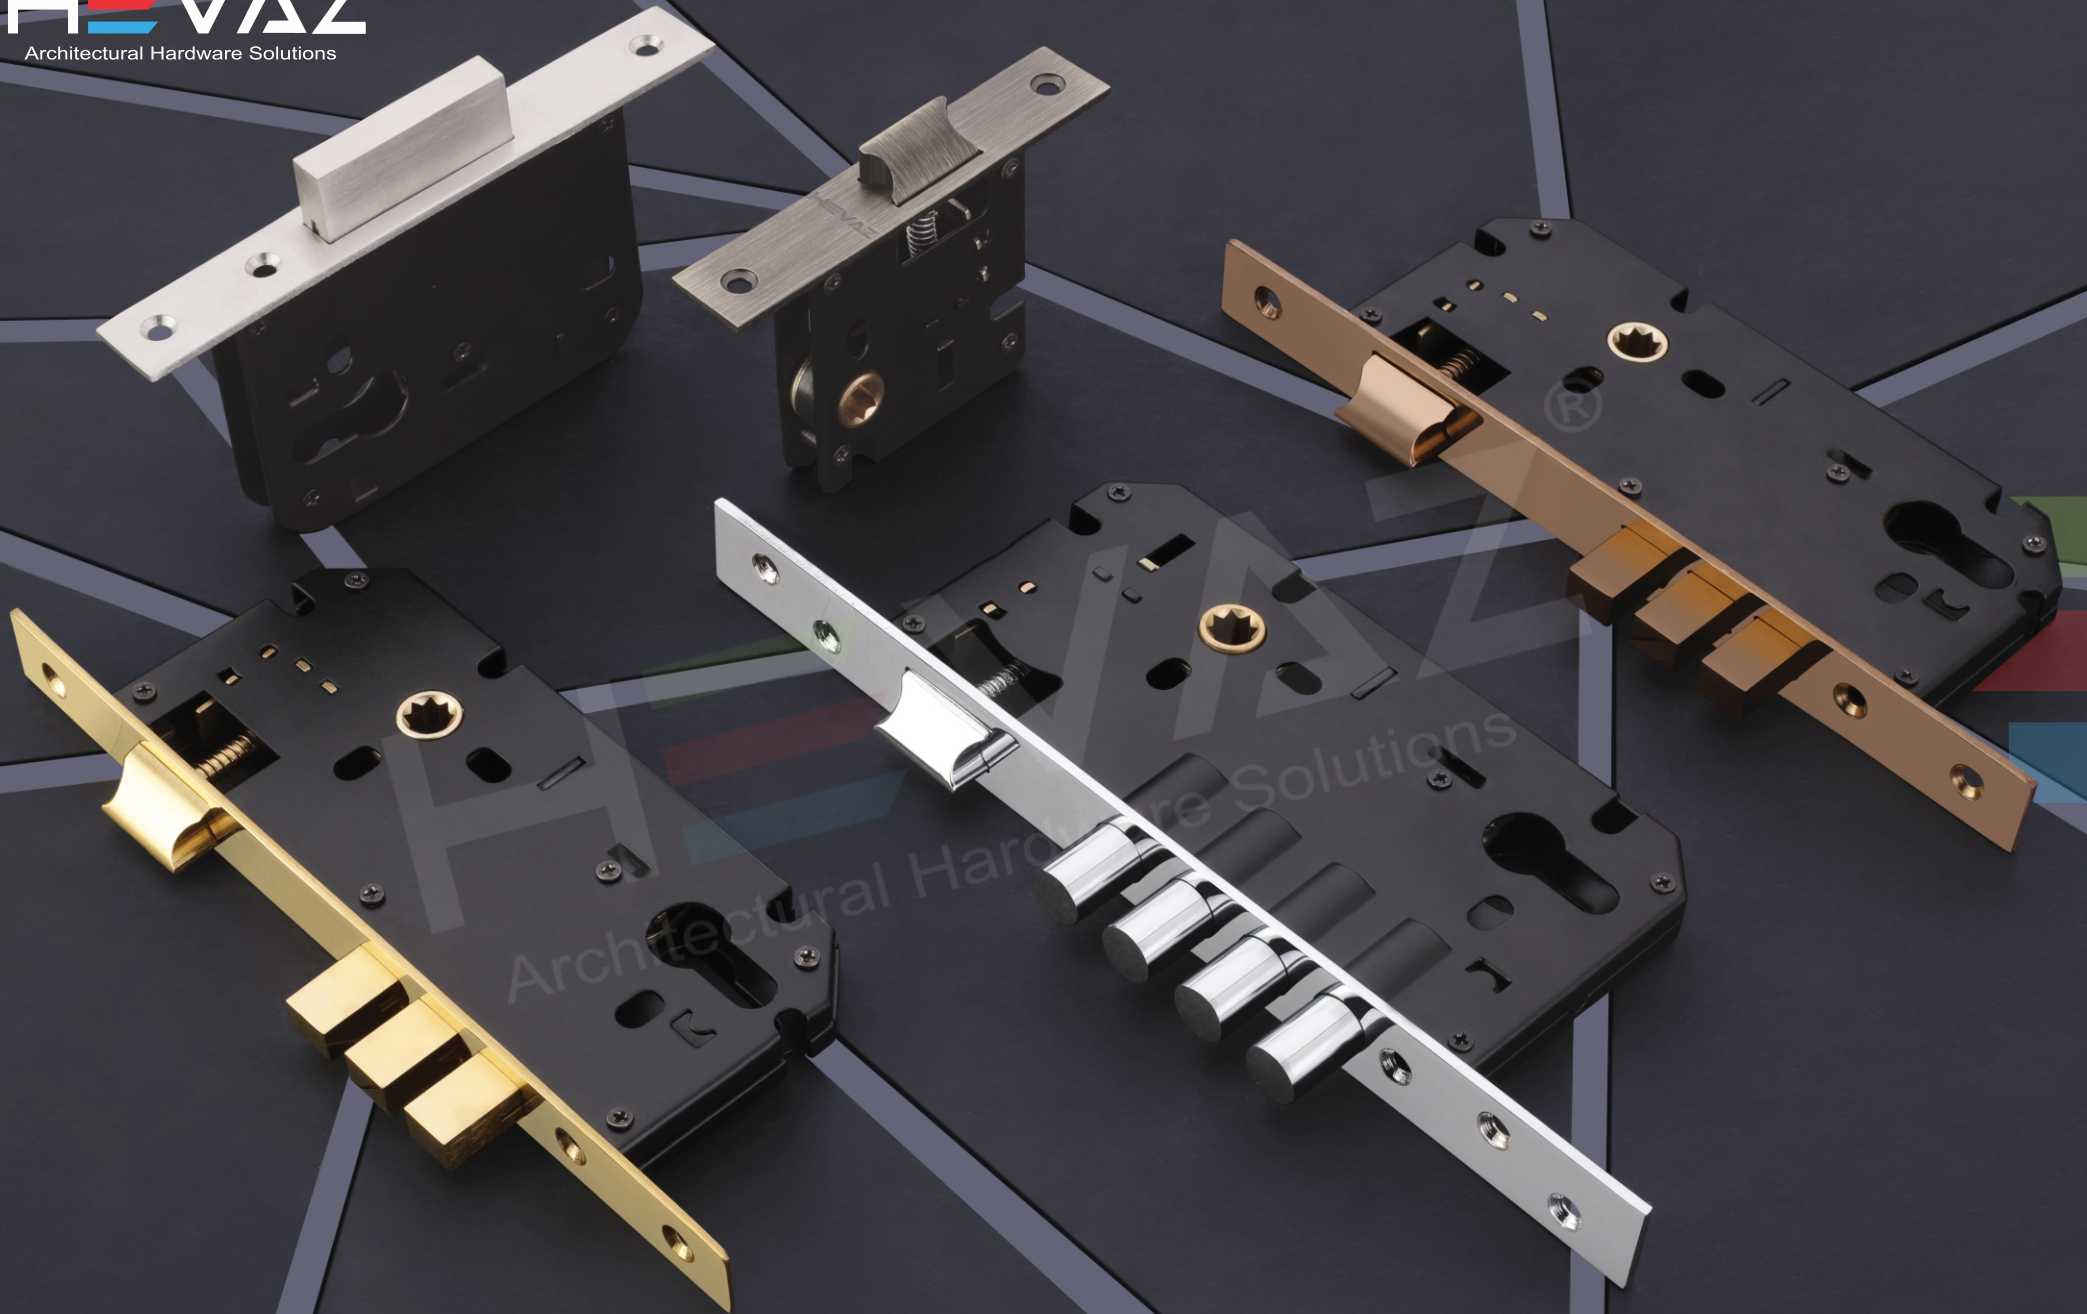

## Available Size

300mm | 450mm | 600mm | 900mm

300mm | 450mm | 600mm | 900mm

300mm | 450mm | 600mm | 900mm

Model

# Lock Body

Available Size

- 50 x 85mm (3-Bullet)
- 60 x 85mm (3-Bullet)
- 60 x 85mm (4-Bullet)

Model