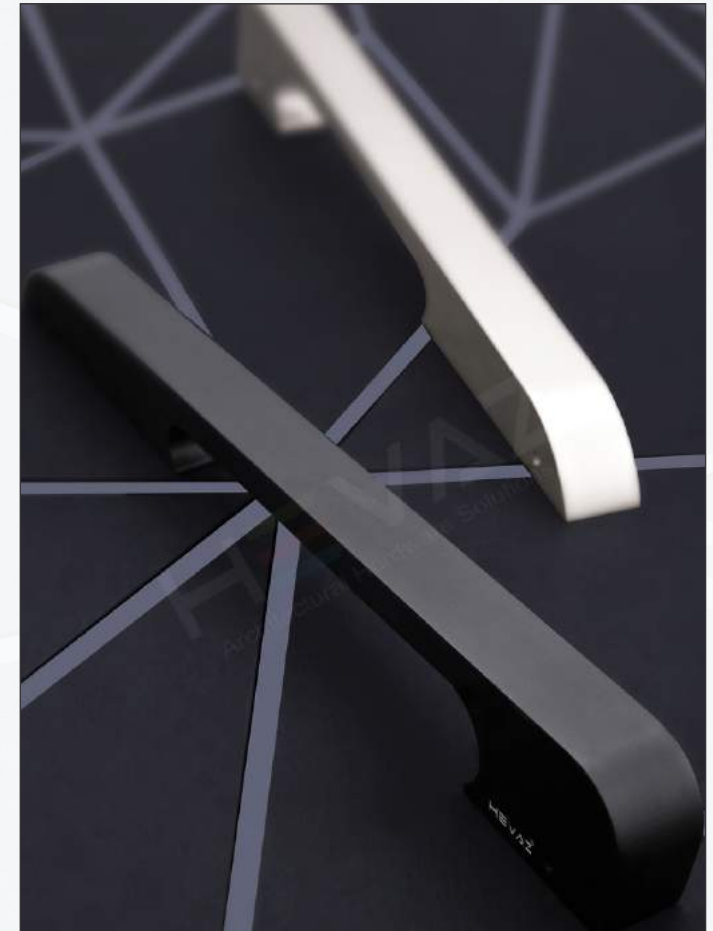

Main Door Handle

Model

MARTIN

IMPERIO COLLECTION

Material

Silver Silk
Matt (SSM)

Black Silk
Matt (BSM)

Golden Glitz
PVD (GGP)

Rosette Glitz
PVD (RGP)

Available Size

300mm | 450mm | 600mm | 900mm