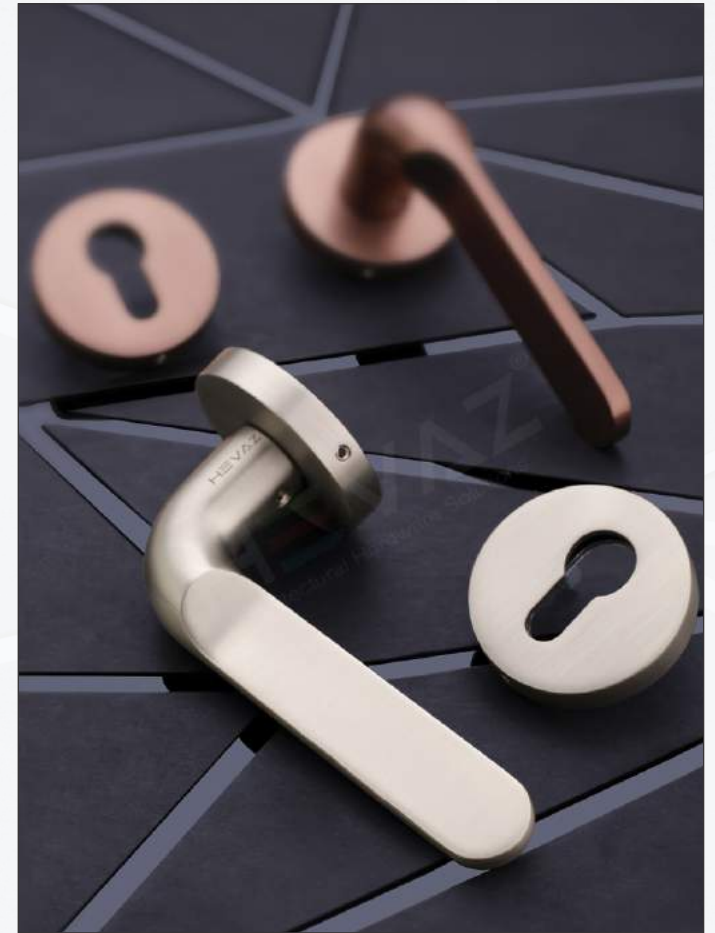

Mortise Handle

Model

ROBIN

Material

IMPERIO COLLECTION