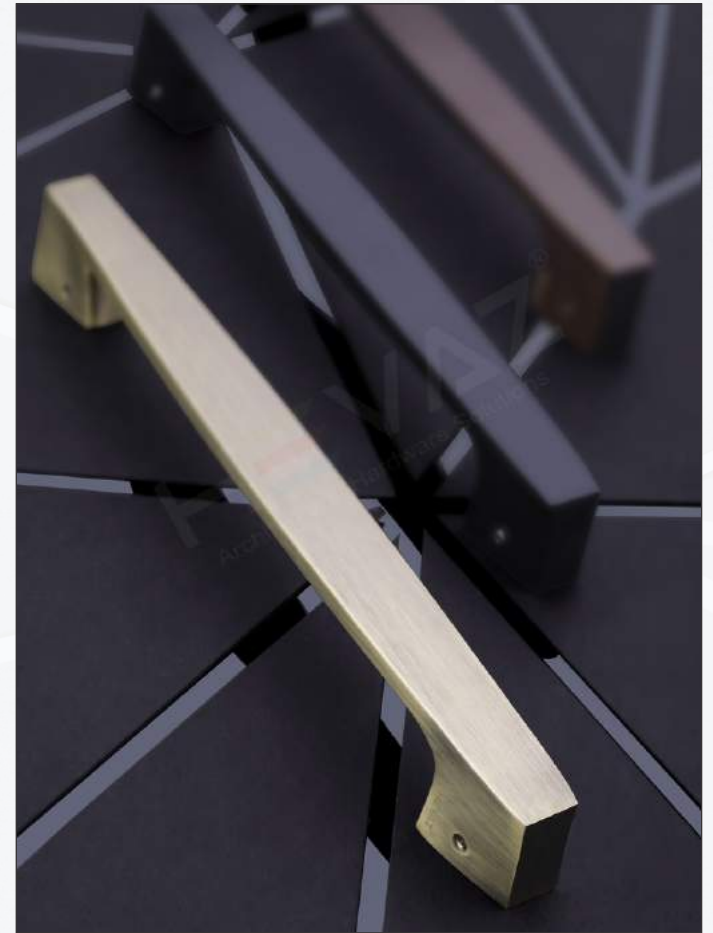

Main Door Handle

Model

HARLEY

CLASSY COLLECTION

Material

Satin Birch
Matt (SBM)

Sapphire Grey
Matt (SGM)

Brownie Burst
Matt (BBM)

Pitch Black
Matt (PBM)

Ancient Brass
Gloss (ABG)

Golden Glitz
PVD (GGP)

Rosette Glitz
PVD (RGP)

Available Size

12"