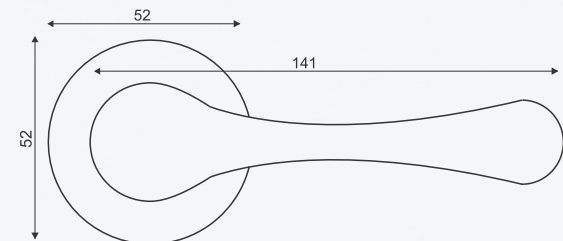

Material

Satin Birch
Matt (SBM)

Sapphire Grey
Matt (SGM)

Ancient Brass
Gloss (ABG)

Chromium Glitz
(CRG)

Golden Glitz
PVD (GGP)

Rosette Glitz
PVD (RGP)