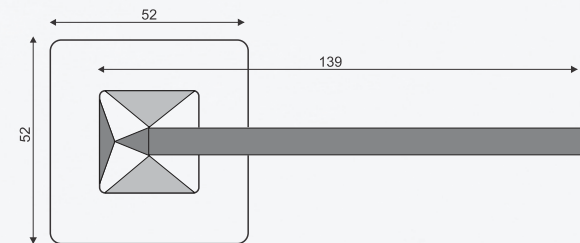

# Mortise Handle

Model

**BELLA**

Material

Satin Birch  
Matt (SBM)

Sapphire Grey  
Matt (SGM)

Brownie Burst  
Matt (BBM)

Pitch Black  
Matt (PBM)