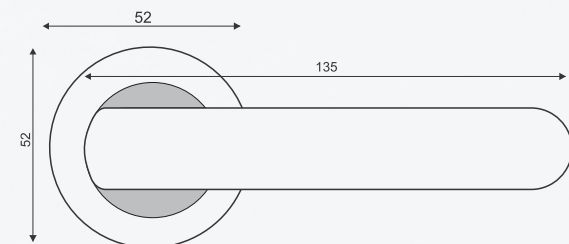

Mortise Handle

Model

PEPPER

Material

Satin Birch
Matt (SBM)

Ancient Brass
Matt (ABM)

Sapphire Grey
Matt (SGM)

Pitch Black
Matt (PBM)

Rosette Glitz
PVD (RGP)

GLORIOUS COLLECTION