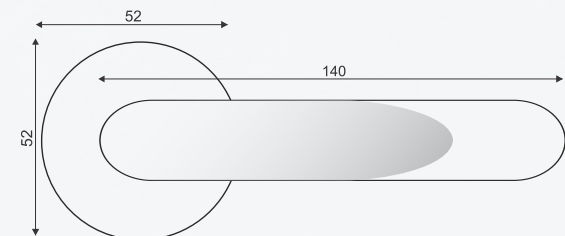

Mortise Handle

Model

BELLA

Material

Satin Birch
Matt (SBM)

Sapphire Grey
Matt (SGM)

Brownie Burst
Matt (BBM)

Pitch Black
Matt (PBM)

Ancient Brass
Gloss (ABG)

Golden Glitz
PVD (GGP)

Rosette Glitz
PVD (RGP)

GLORIOUS COLLECTION