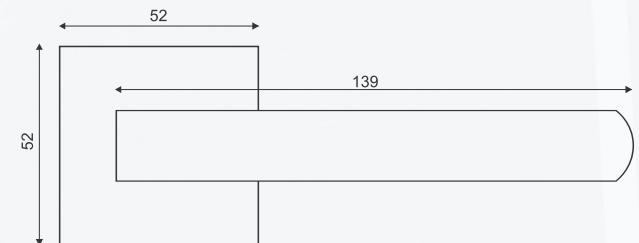

Material

Satin Birch
Matt (SBM)

Ancient Brass
Matt (ABM)

Sapphire Grey
Matt (SGM)

Pitch Black
Matt (PBM)

Rosette Glitz
PVD (RGP)