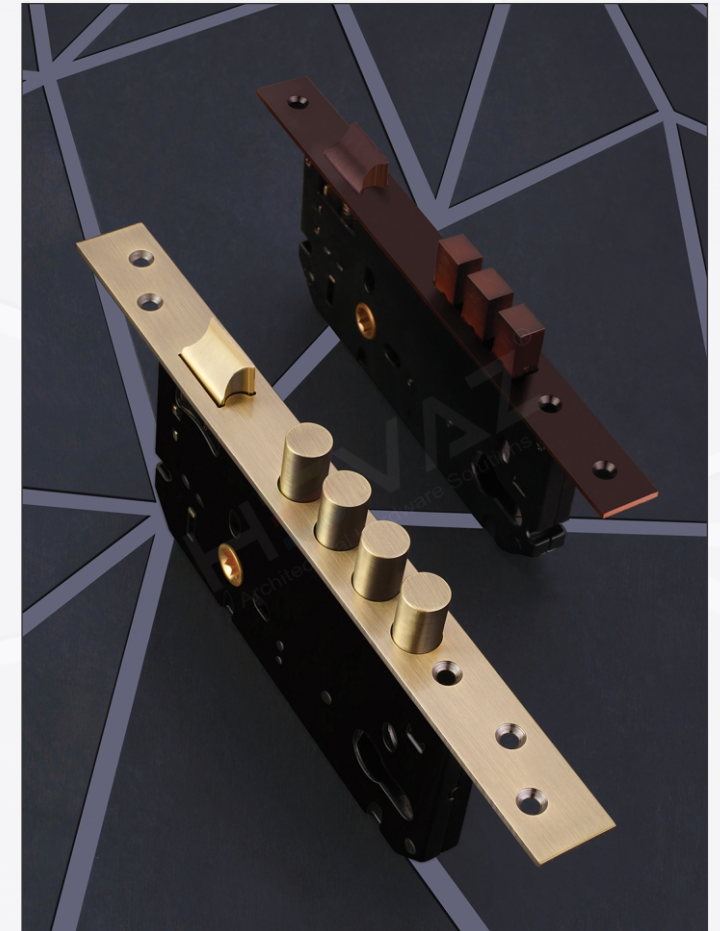

Model

Lock Body

Available Size

- 50 x 85mm (3-Bullet)
- 60 x 85mm (3-Bullet)
- 60 x 85mm (4-Bullet)

Model

Dead Lock

Model

Baby Latch

Material