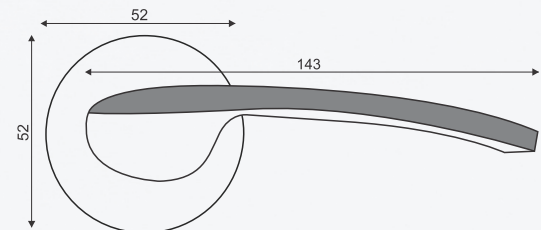

# Mortise Handle

Model

**STORK**

CLASSY COLLECTION

Material

Satin Birch  
Matt (SBM)

Sapphire Grey  
Matt (SGM)

Ancient Brass  
Gloss (ABG)