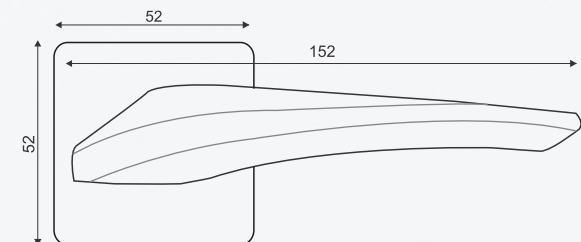

Mortise Handle

Model

SKYLARK

Material

Satin Birch
Matt (SBM)

Sapphire Grey
Matt (SGM)

Brownie Burst
Matt (BBM)

Pitch Black
Matt (PBM)

Ancient Brass
Gloss (ABG)

Golden Glitz
PVD (GGP)

Rosette Glitz
PVD (RGP)

GLORIOUS COLLECTION