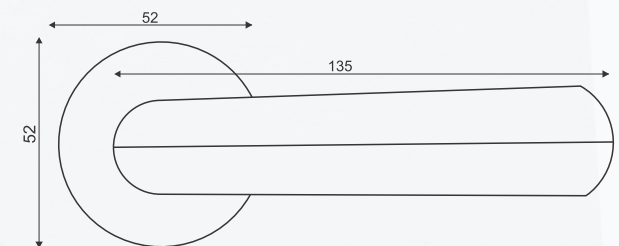

Material

Satin Birch
Matt (SBM)

Ancient Brass
Matt (ABM)

Sapphire Grey
Matt (SGM)

Brownie Burst
Matt (BBM)

Golden Glitz
PVD (GGP)

Rosette Glitz
PVD (RGP)