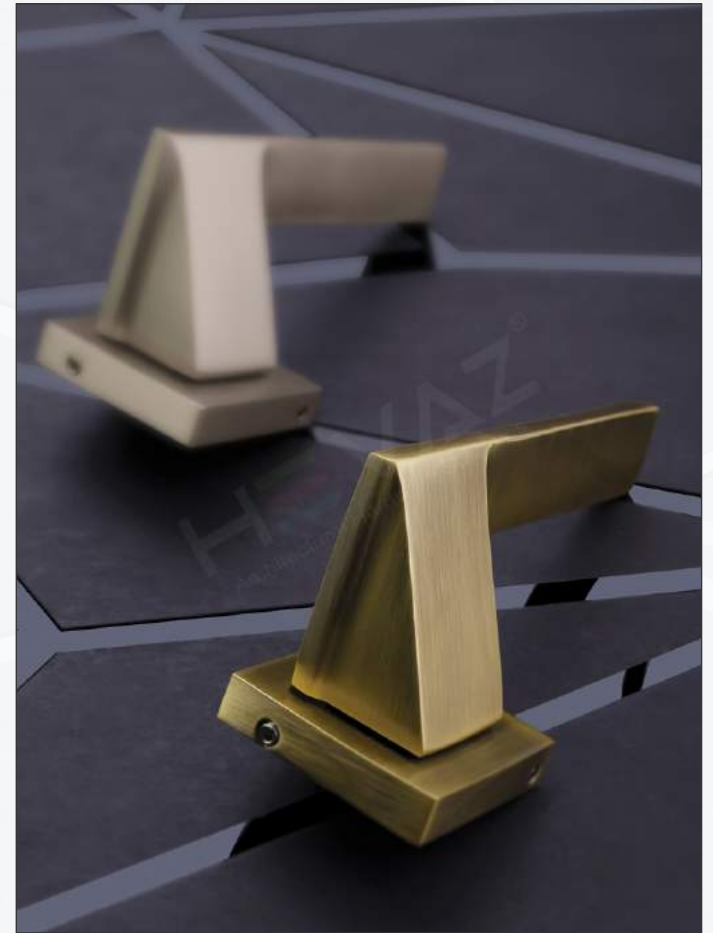

# Mortise Handle

Model

**STORK**

CLASSY COLLECTION

Material

Satin Birch  
Matt (SBM)

Sapphire Grey  
Matt (SGM)

Ancient Brass  
Gloss (ABG)