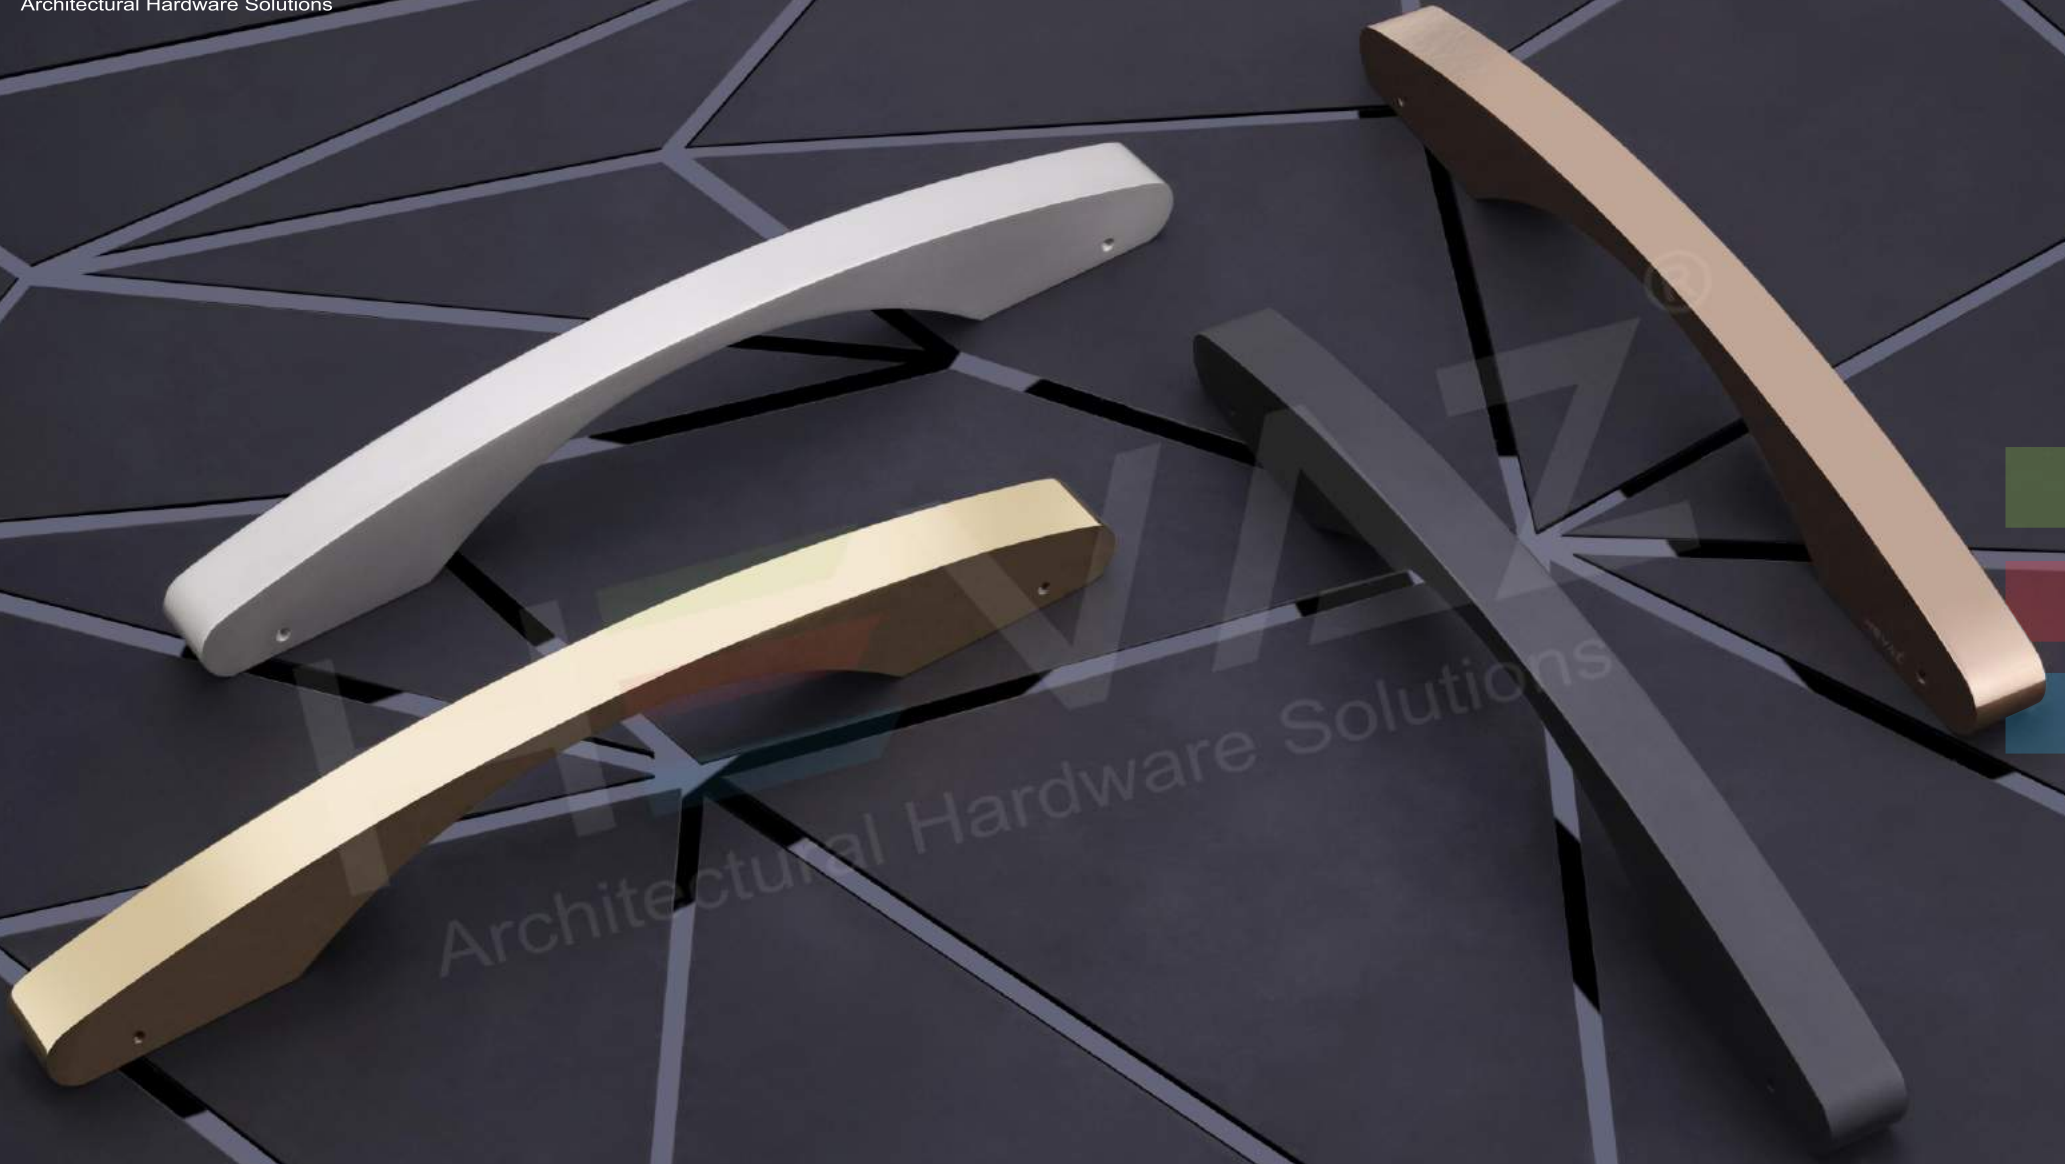

Rosette Glitz  
PVD (RGP)

Available Size

300mm | 450mm | 600mm | 900mm