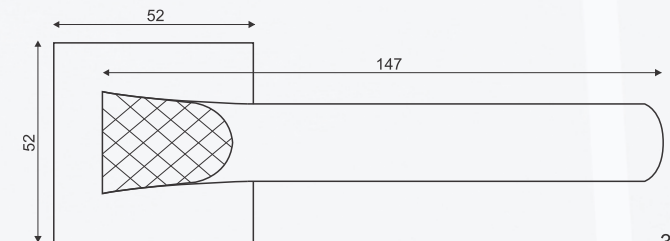

Mortise Handle

Model

PHOENIX

Material

IMPERIO COLLECTION