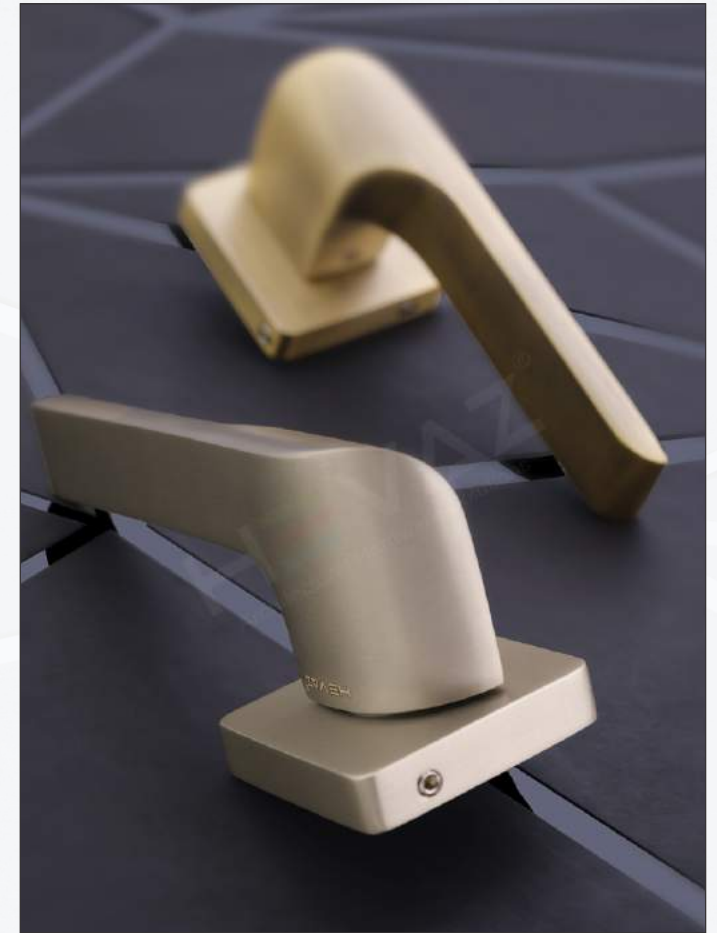

Mortise Handle

Model

LARRY

Material

Satin Birch
Matt (SBM)

Ancient Brass
Matt (ABM)

Sapphire Grey
Matt (SGM)

Brownie Burst
Matt (BBM)

Pitch Black
Matt (PBM)

Chromium Glitz
(CRG)

Golden Glitz
PVD (GGP)

Rosette Glitz
PVD (RGP)

GLORIOUS COLLECTION