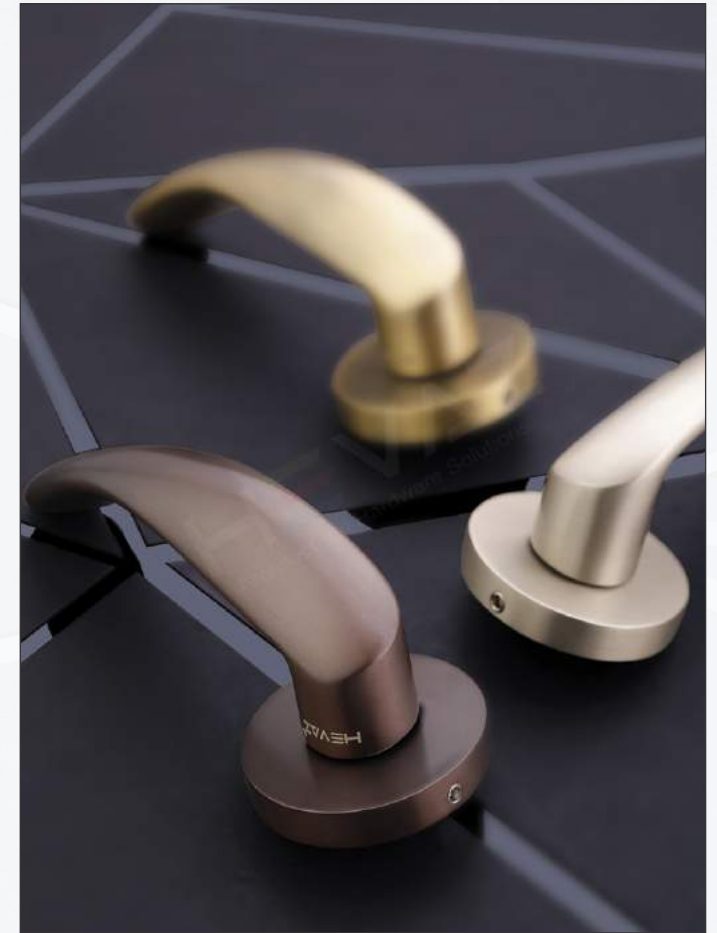

Mortise Handle

Model

PICASSO

Material

Satin Birch
Matt (SBM)

Ancient Brass
Matt (ABM)

Sapphire Grey
Matt (SGM)

Brownie Burst
Matt (BBM)

Golden Glitz
PVD (GGP)

Rosette Glitz
PVD (RGP)

GLORIOUS COLLECTION