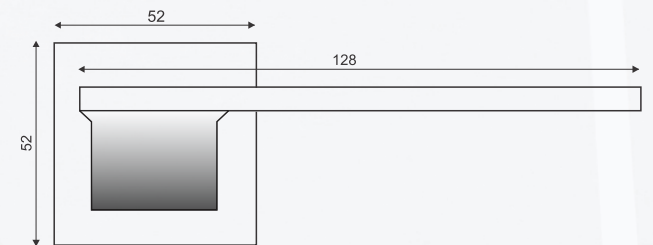

Material

Satin Birch
Matt (SBM)

Sapphire Grey
Matt (SGM)

Ancient Brass
Gloss (ABG)

Chromium Glitz
(CRG)

Rosette Glitz
PVD (RGP)