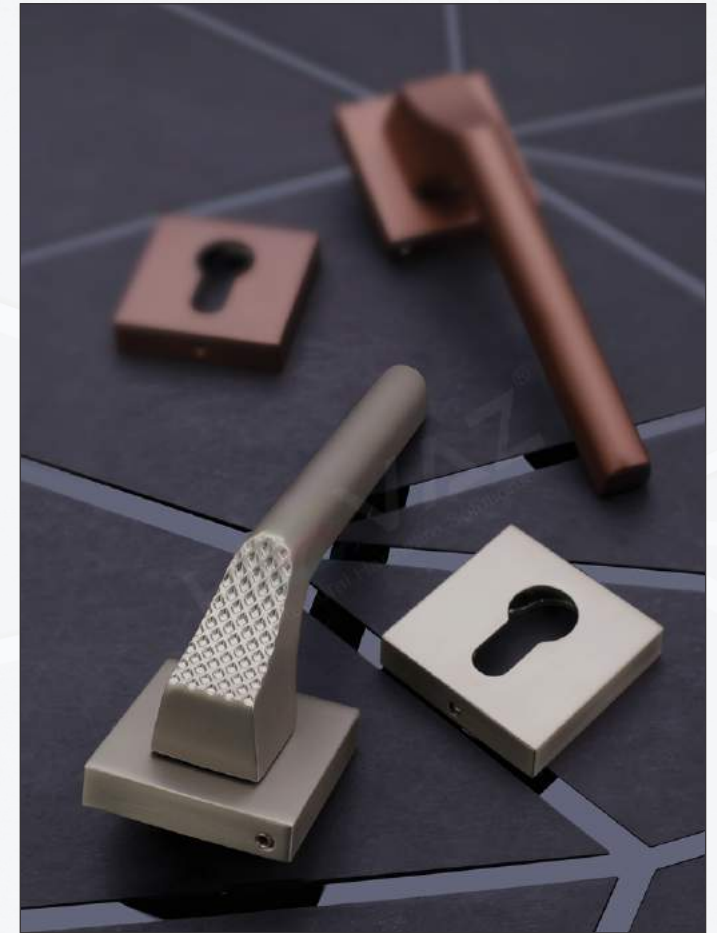

Mortise Handle

Model

PHOENIX

Material

IMPERIO COLLECTION