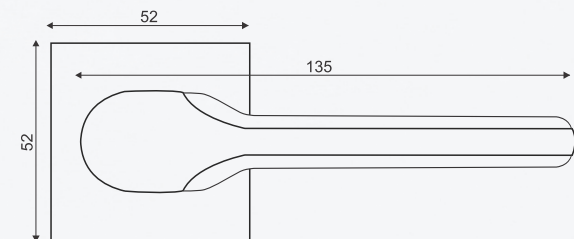

Mortise Handle

Model

UNICORN

Material

Satin Birch Matt (SBM)
+
Chromium Glitz (CRG)

Satin Birch Matt (SBM)
+
Nickel Black Gloss (NBG)

Ancient Brass Gloss (ABG)
+
Pitch Black Lacquered (PBL)

Sapphire Grey Matt (SGM)
+
Rosette Glitz (RSG)

Sapphire Grey Matt (SGM)
+
Nickel Black Gloss (NBG)

IMPERIO COLLECTION