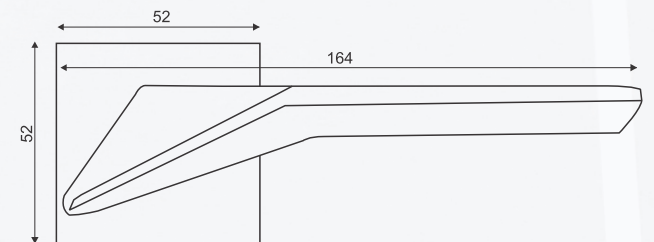

Mortise Handle

Model

AZURE

Material

Satin Birch
Matt (SBM)

Ancient Brass
Matt (ABM)

Sapphire Grey
Matt (SGM)

Brownie Burst
Matt (BBM)

Pitch Black
Matt (PBM)

Chromium Glitz
(CRG)

Rosette Glitz
PVD (RGP)

CLASSY COLLECTION