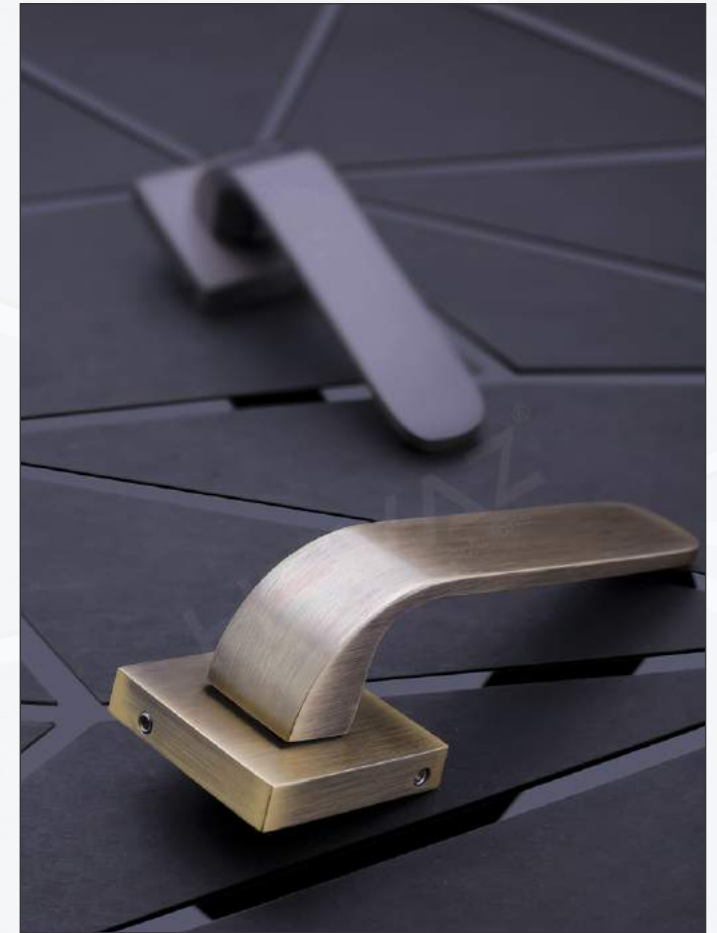

Mortise Handle

Model

CANARY

CLASSY COLLECTION