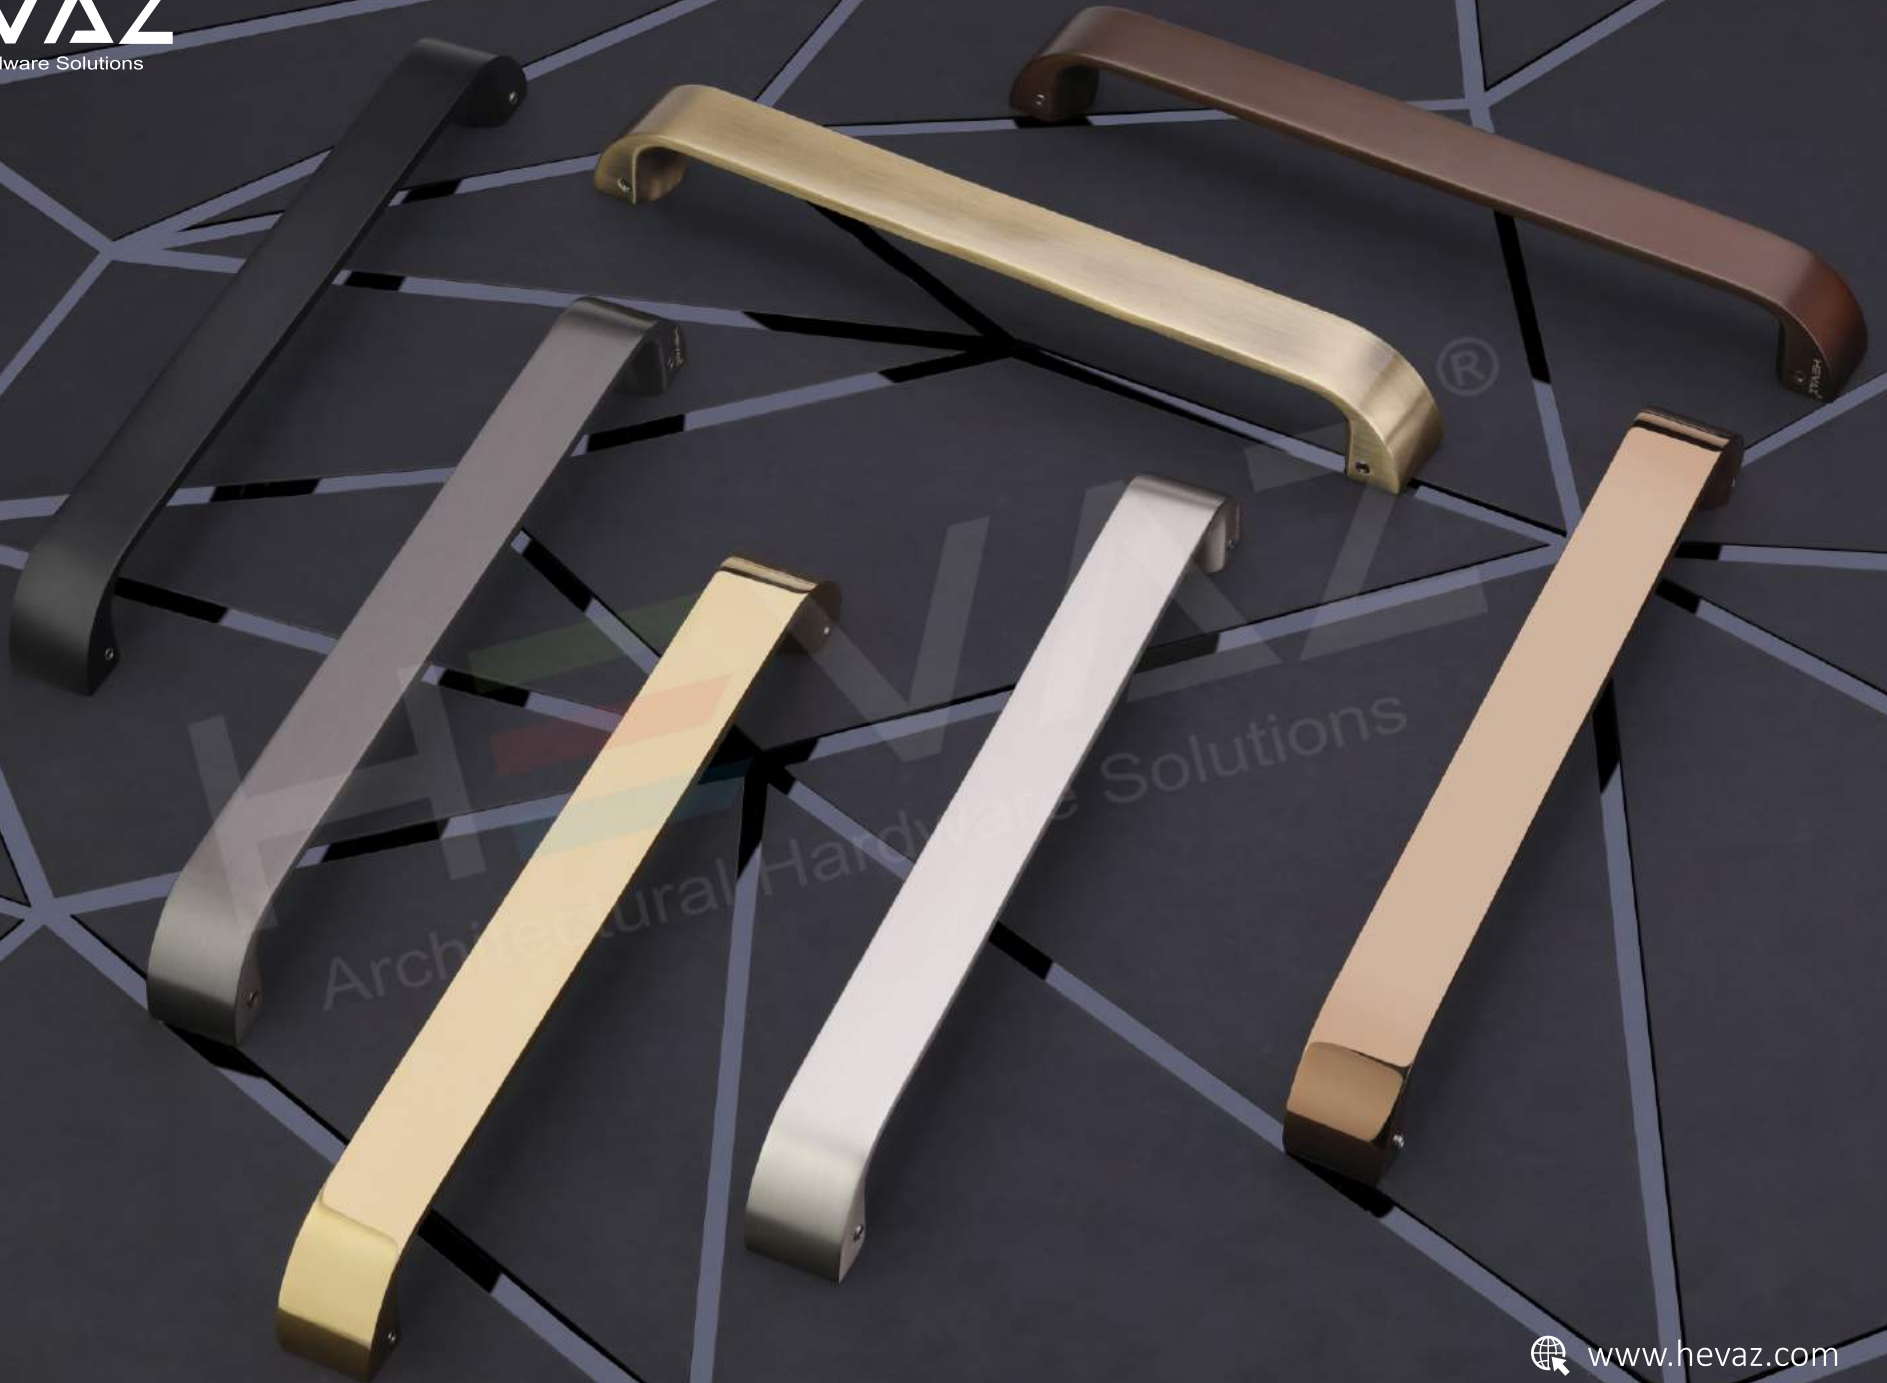

Pitch Black  
Matt (PBM)

Ancient Brass  
Gloss (ABG)

Golden Glitz  
PVD (GGP)

Rosette Glitz  
PVD (RGP)

Available Size

12"