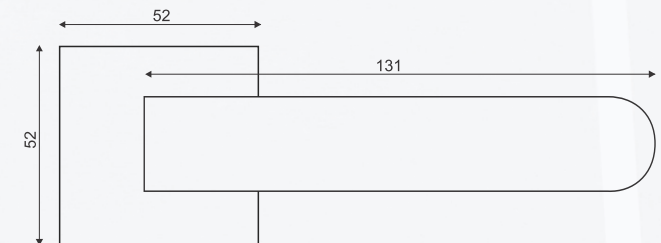

Material

Satin Birch
Matt (SBM)

Ancient Brass
Matt (ABM)

Sapphire Grey
Matt (SGM)

Brownie Burst
Matt (BBM)

Golden Glitz
PVD (GGP)

Rosette Glitz
PVD (RGP)