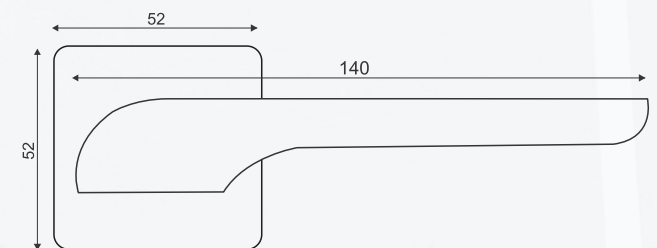

Mortise Handle

Model

LARRY

Material

Satin Birch
Matt (SBM)

Ancient Brass
Matt (ABM)

Sapphire Grey
Matt (SGM)

Brownie Burst
Matt (BBM)

Pitch Black
Matt (PBM)

Chromium Glitz
(CRG)

Golden Glitz
PVD (GGP)

Rosette Glitz
PVD (RGP)

GLORIOUS COLLECTION