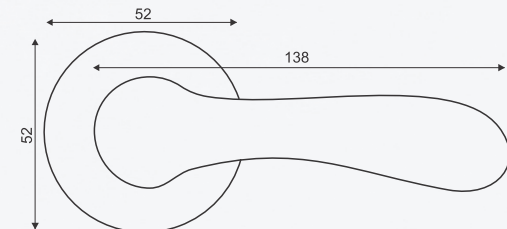

Mortise Handle

Model

PICASSO

Material

Satin Birch
Matt (SBM)

Ancient Brass
Matt (ABM)

Sapphire Grey
Matt (SGM)

Brownie Burst
Matt (BBM)

Golden Glitz
PVD (GGP)

Rosette Glitz
PVD (RGP)

GLORIOUS COLLECTION