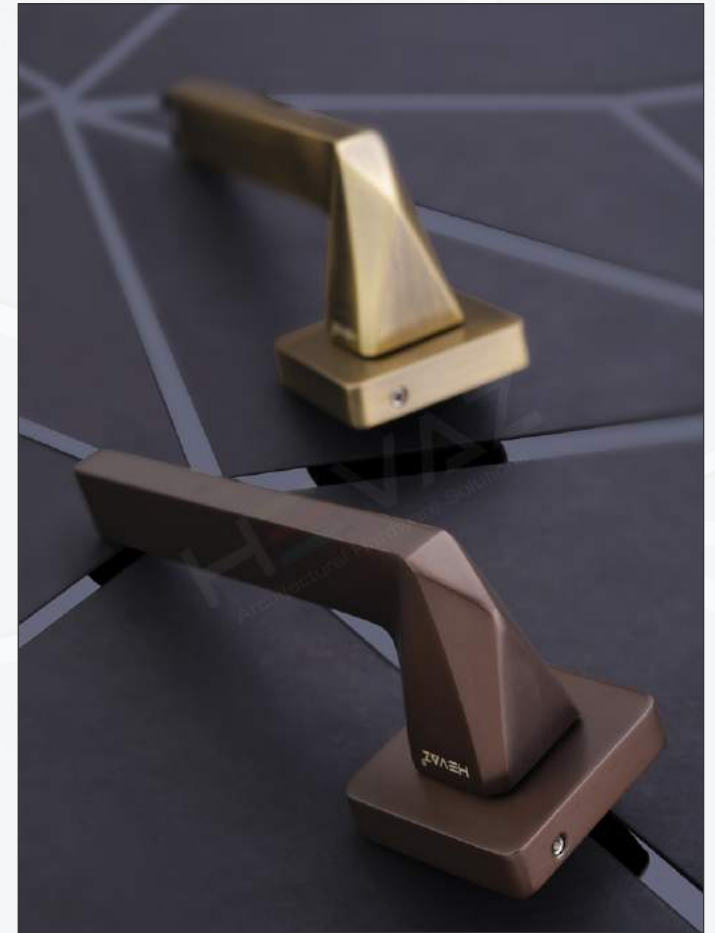

# Mortise Handle

Model

**BELLA**

Material

Satin Birch  
Matt (SBM)

Sapphire Grey  
Matt (SGM)

Brownie Burst  
Matt (BBM)

Pitch Black  
Matt (PBM)