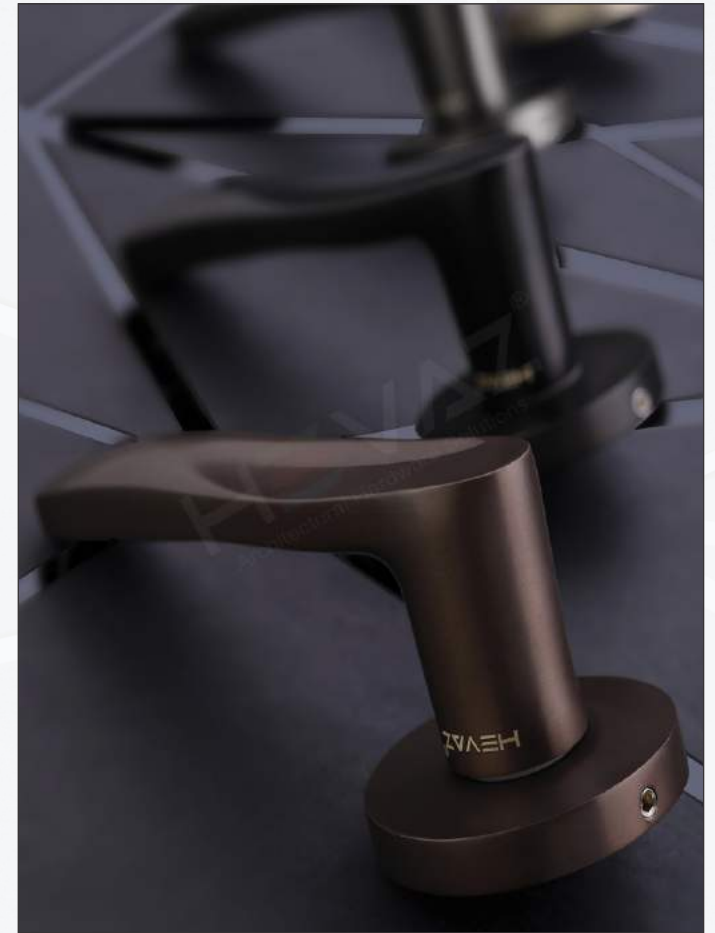

# Mortise Handle

Model

**LARRY**

Material

Satin Birch  
Matt (SBM)

Ancient Brass  
Matt (ABM)

Sapphire Grey  
Matt (SGM)

Brownie Burst  
Matt (BBM)