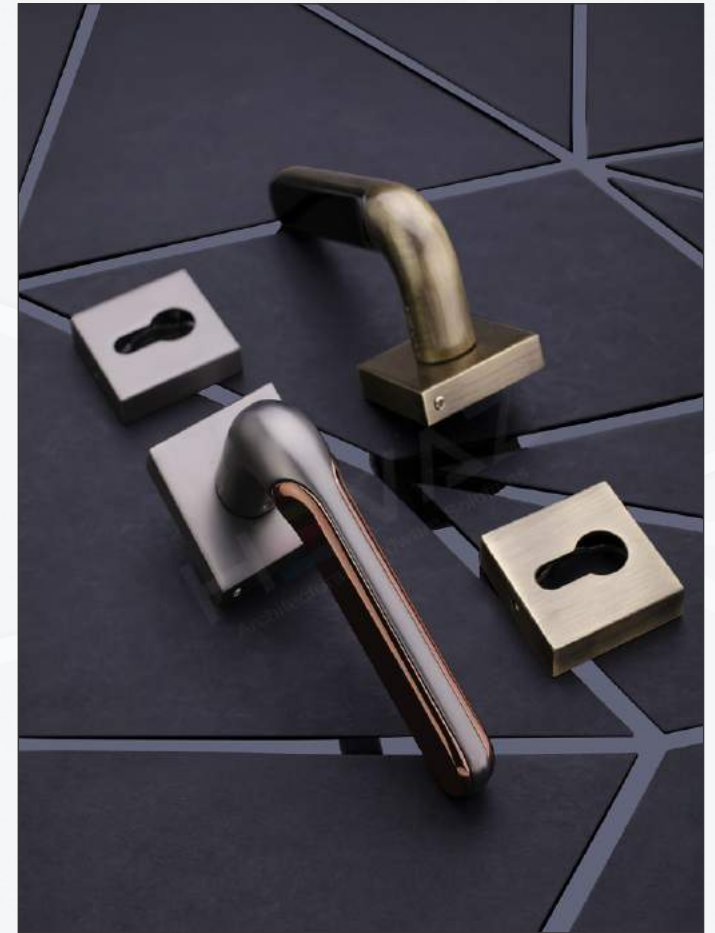

Mortise Handle

Model

UNICORN

Material

Satin Birch Matt (SBM)
+
Chromium Glitz (CRG)

Satin Birch Matt (SBM)
+
Nickel Black Gloss (NBG)

Ancient Brass Gloss (ABG)
+
Pitch Black Lacquered (PBL)

Sapphire Grey Matt (SGM)
+
Rosette Glitz (RSG)

Sapphire Grey Matt (SGM)
+
Nickel Black Gloss (NBG)

IMPERIO COLLECTION